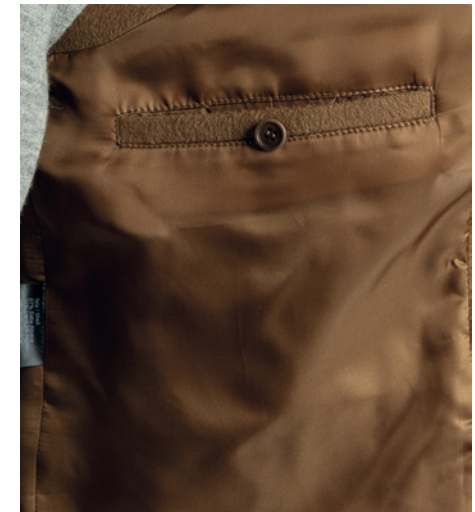

P830001 CAMEL