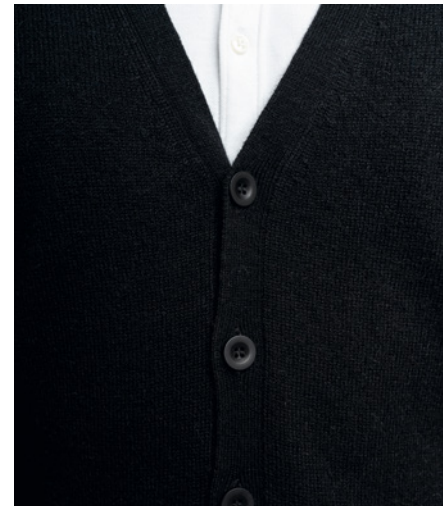

T910001 BLACK